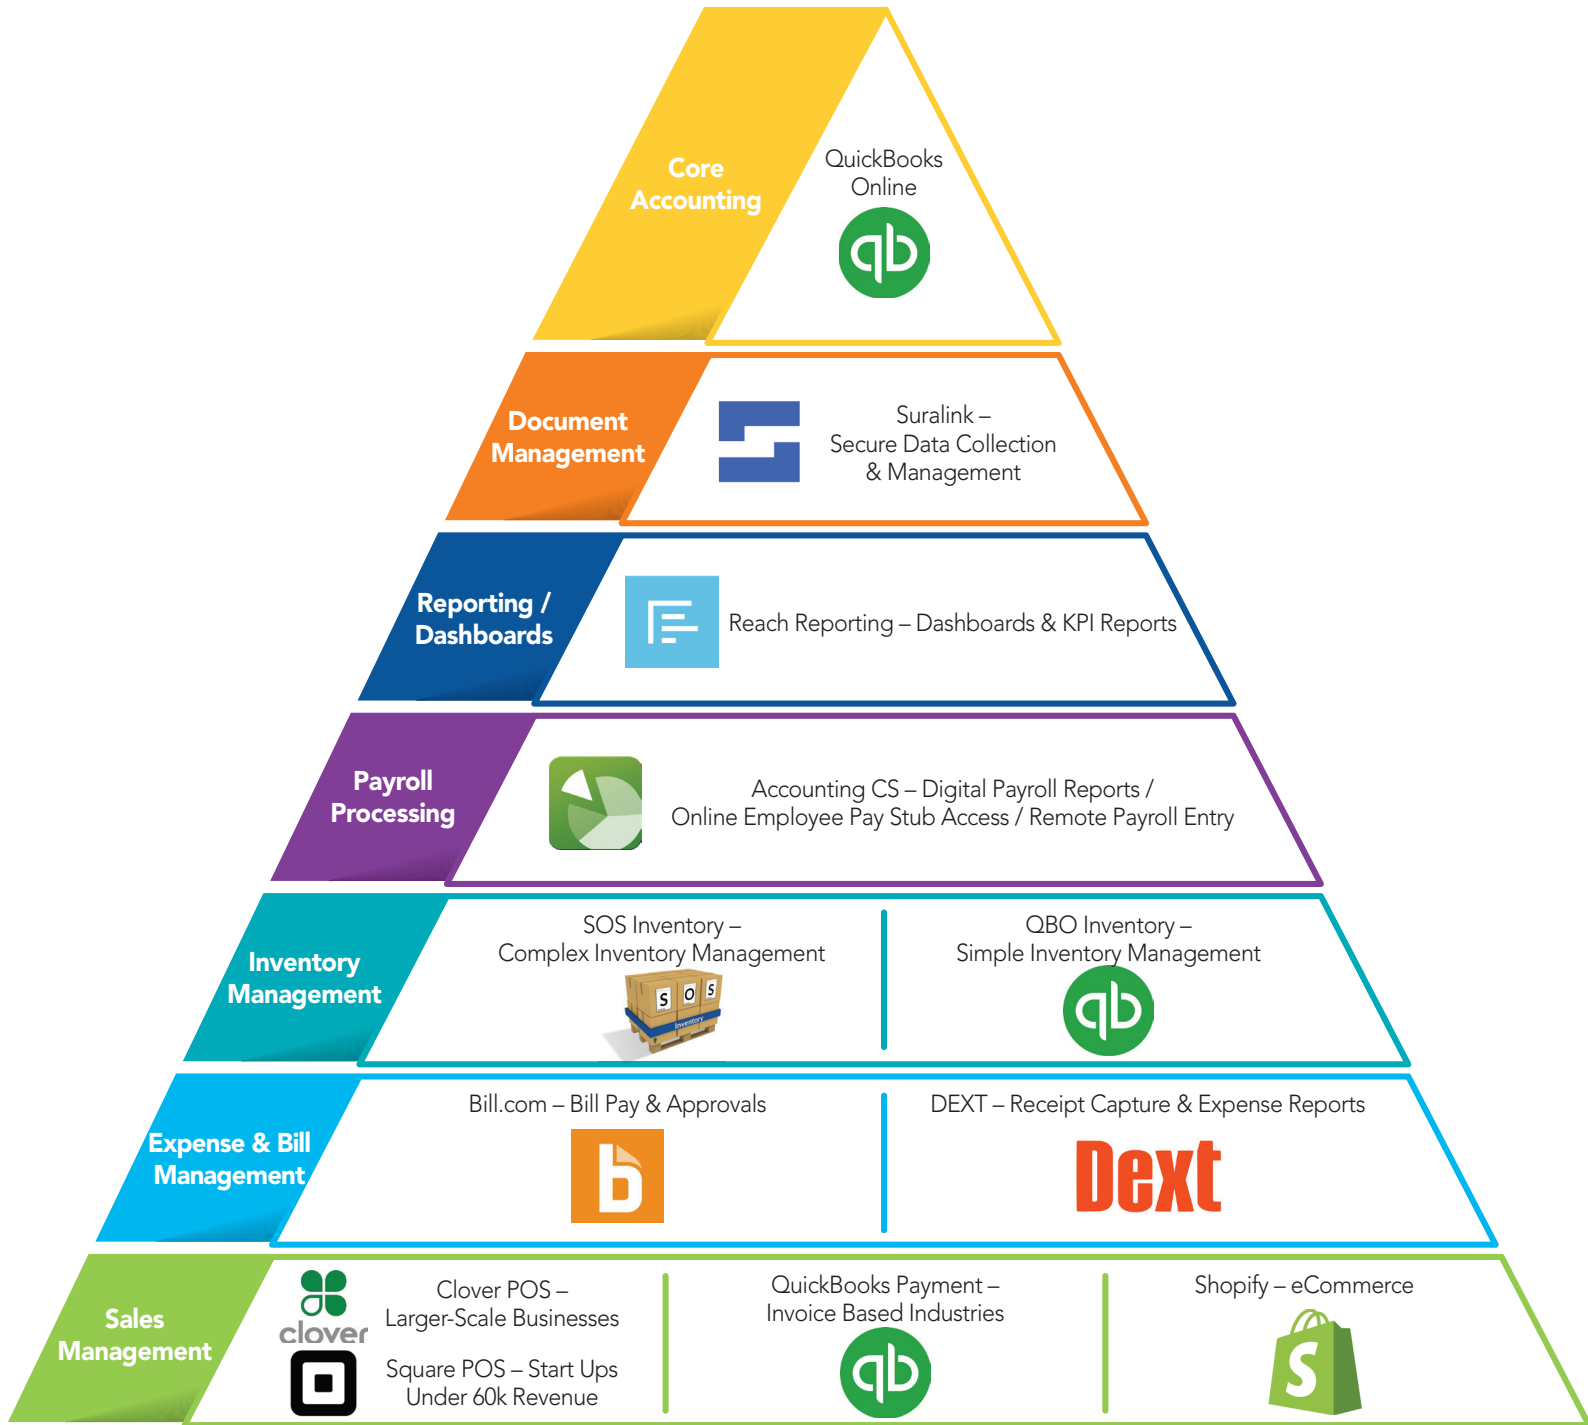

Recommended Apps

The Cloud Gives You Power & Mobility

We can accommodate many apps for your company's needs.
Contact Baldwin at elevate@baldwincpas.com or 859.626.9040 if you have any questions.